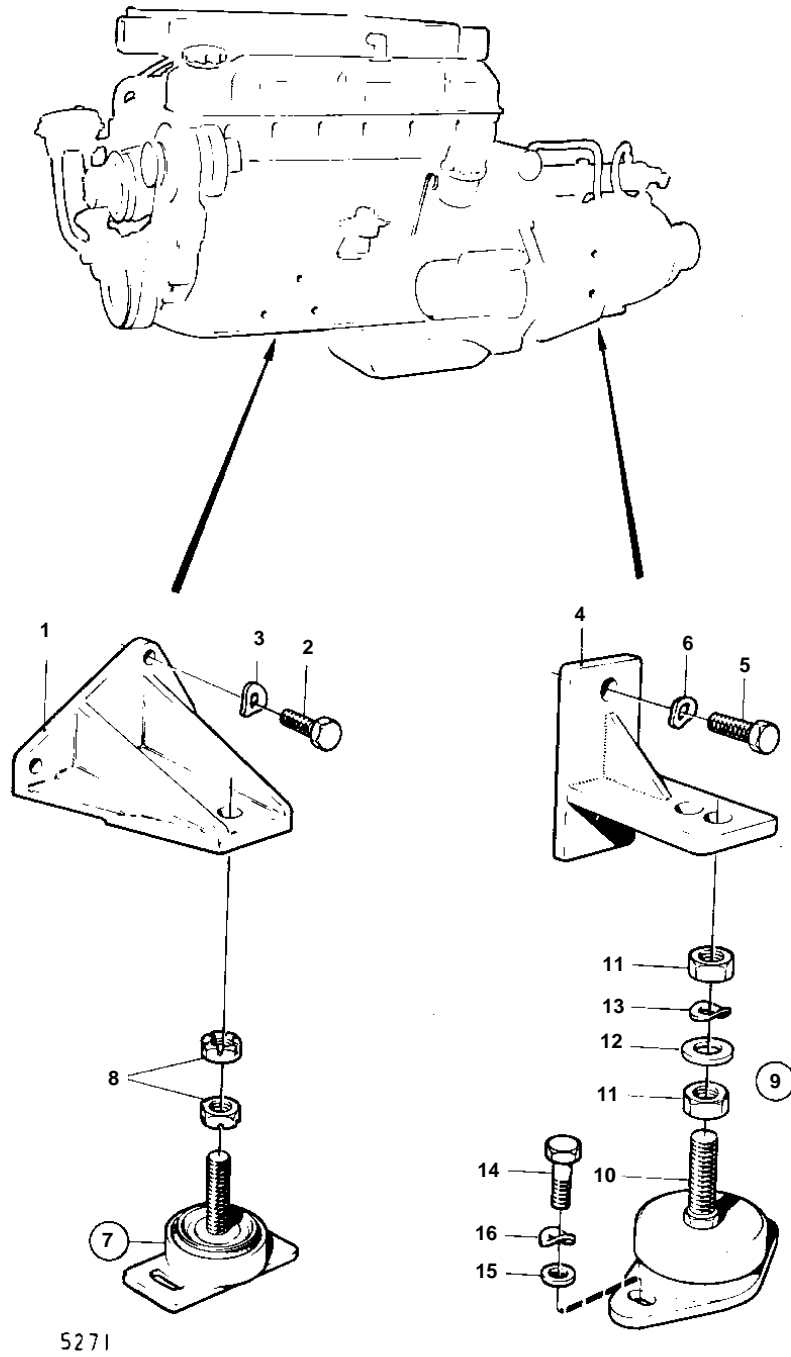

BB165A

5271

BB165A

REF	PART NO.	QTY	DESCRIPTION	NOTES
1		1	Engine mountings	P
		1	Engine mountings	S.B
2	940135	6	Hexagon screw	
3	941907	6	Spring washer	
4		2	Bracket	
5	940134	4	Hexagon screw	
6	941909	4	Spring washer	
7	827128	4	Rubber cushion	
8	944236	8	· Lock nut	